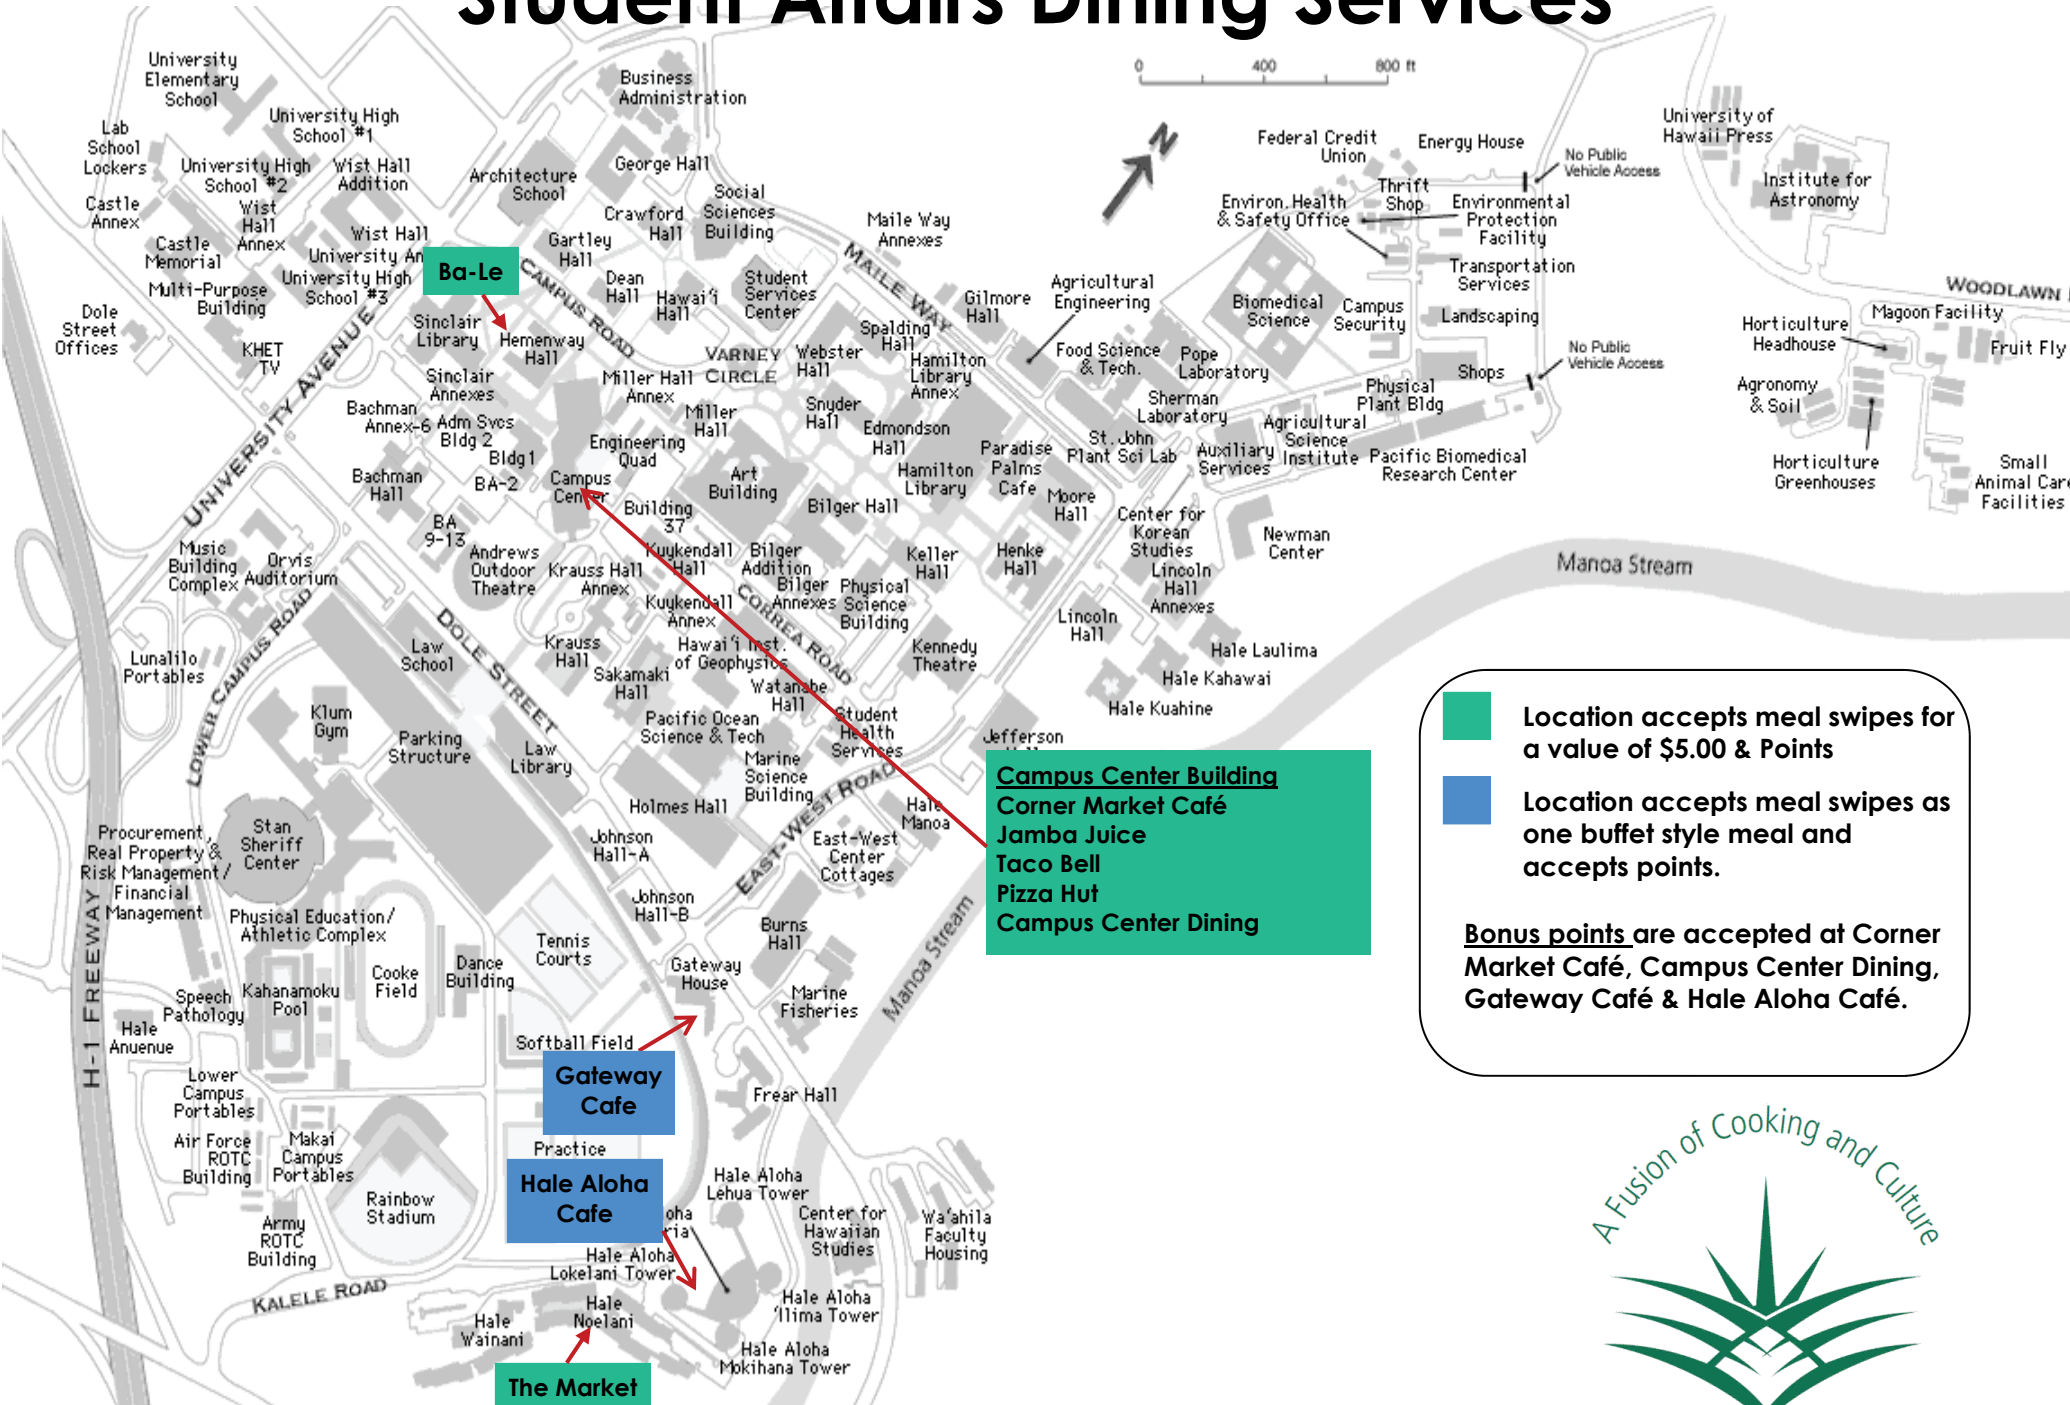

# Student Affairs Dining Services

**Ba-Le**

**Campus Center Building**  
**Corner Market Café**  
**Jamba Juice**  
**Taco Bell**  
**Pizza Hut**  
**Campus Center Dining**

**Gateway Cafe**

**Hale Aloha Cafe**

**The Market**

**Location accepts meal swipes for a value of \$5.00 & Points**

**Location accepts meal swipes as one buffet style meal and accepts points.**

**Bonus points are accepted at Corner Market Café, Campus Center Dining, Gateway Café & Hale Aloha Café.**