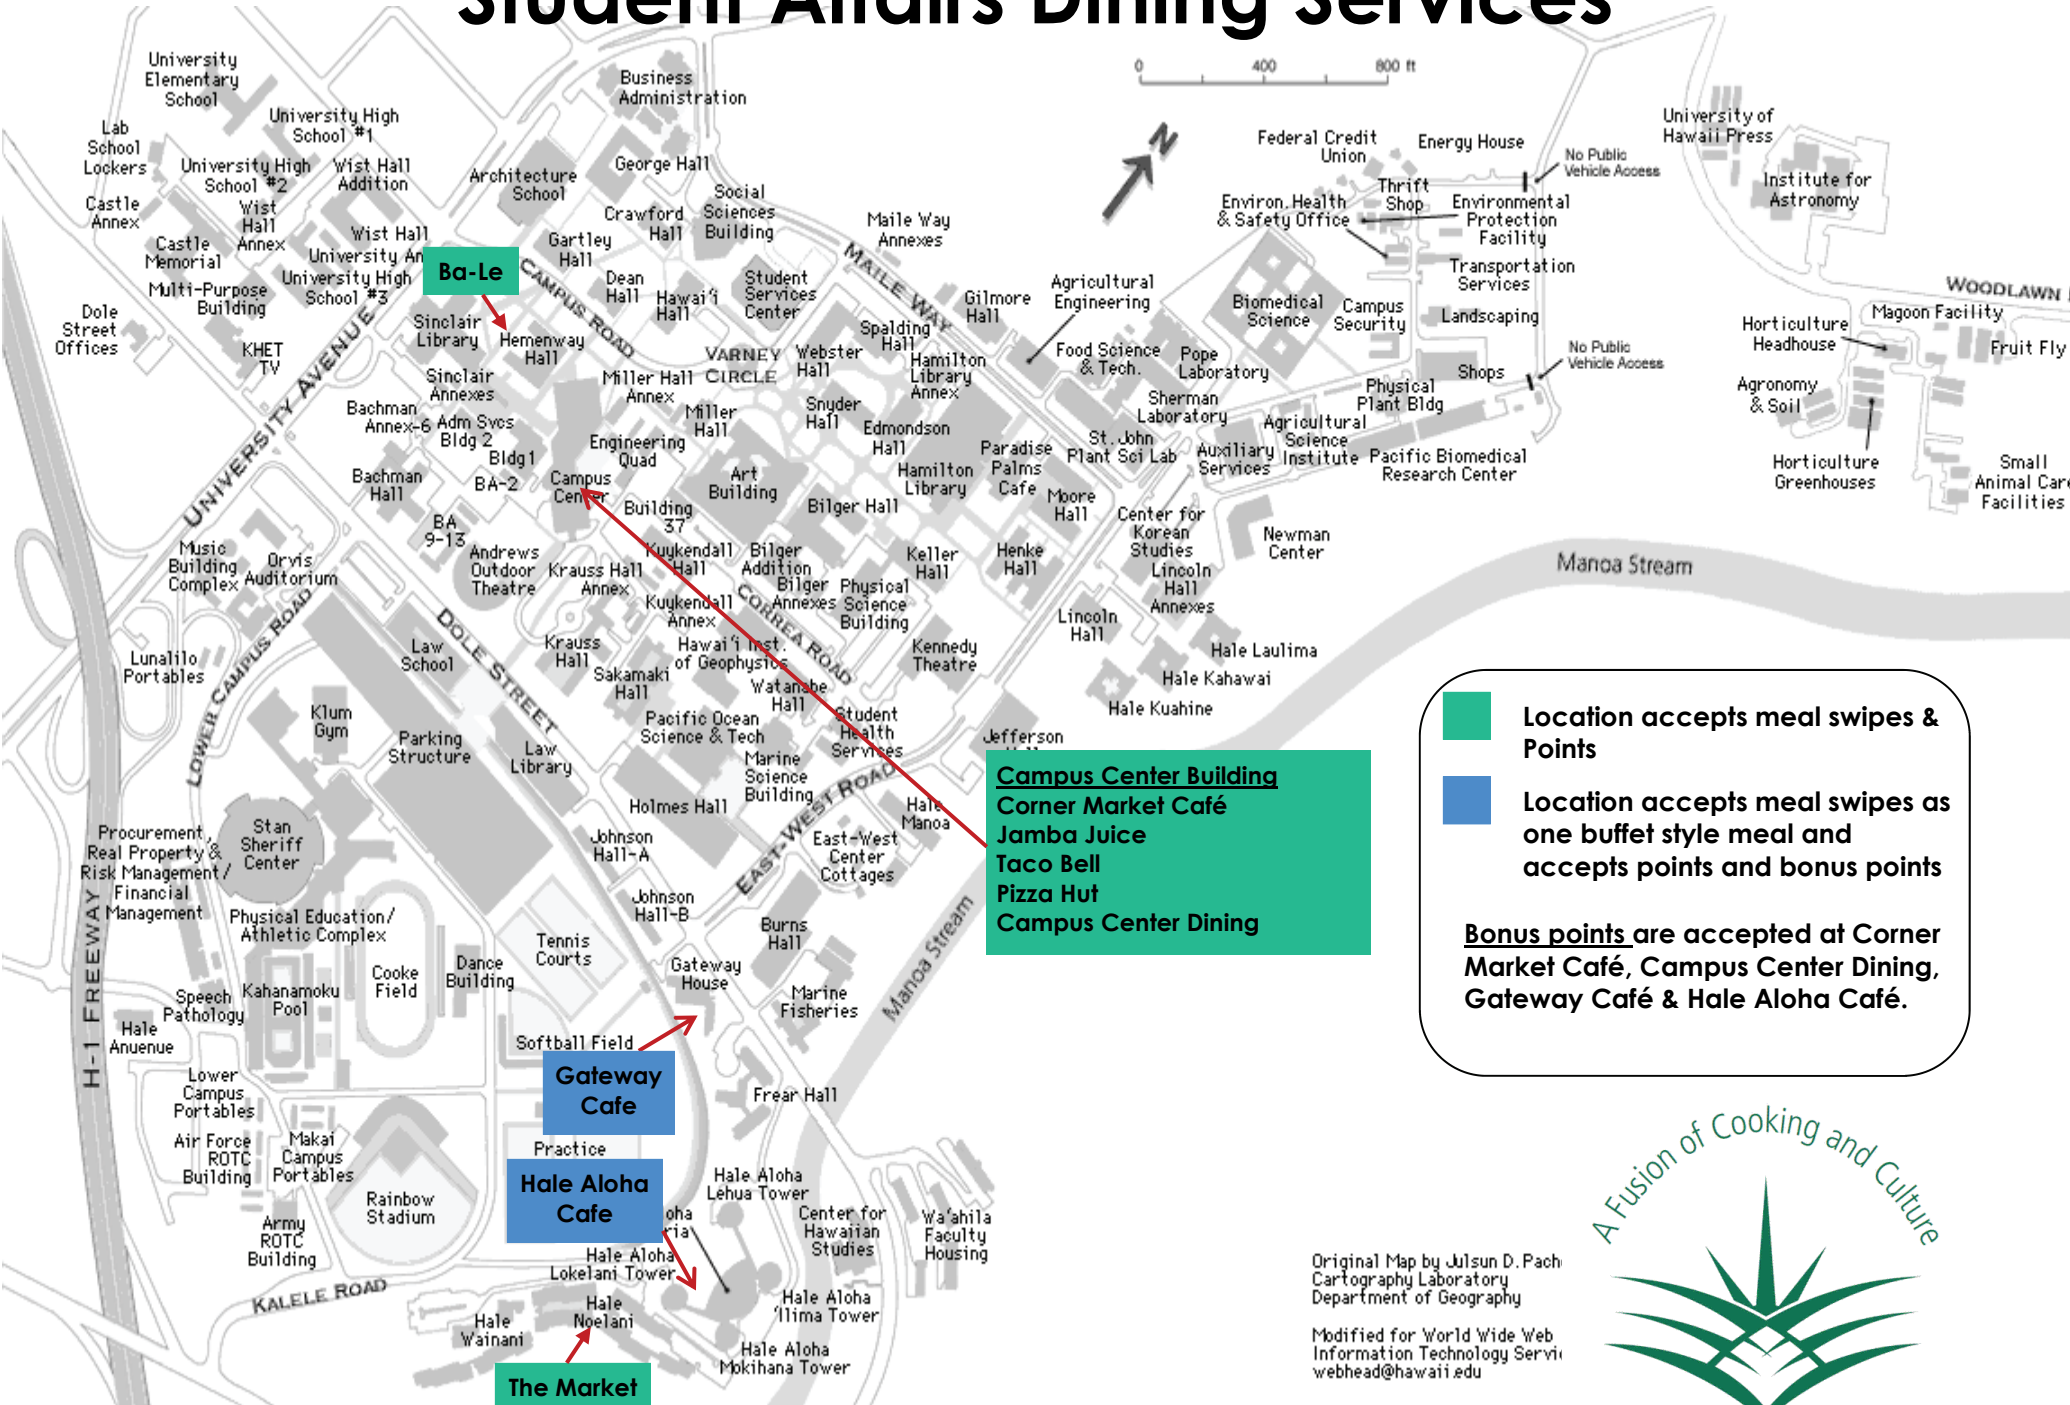

Student Affairs Dining Services

Location accepts meal swipes & Points

Location accepts meal swipes as one buffet style meal and accepts points and bonus points

Bonus points are accepted at Corner Market Café, Campus Center Dining, Gateway Café & Hale Aloha Café.

Original Map by Julsun D. Pach
Cartography Laboratory
Department of Geography

Modified for World Wide Web
Information Technology Service
webhead@hawaii.edu

Visit us at www.uhmdining.com